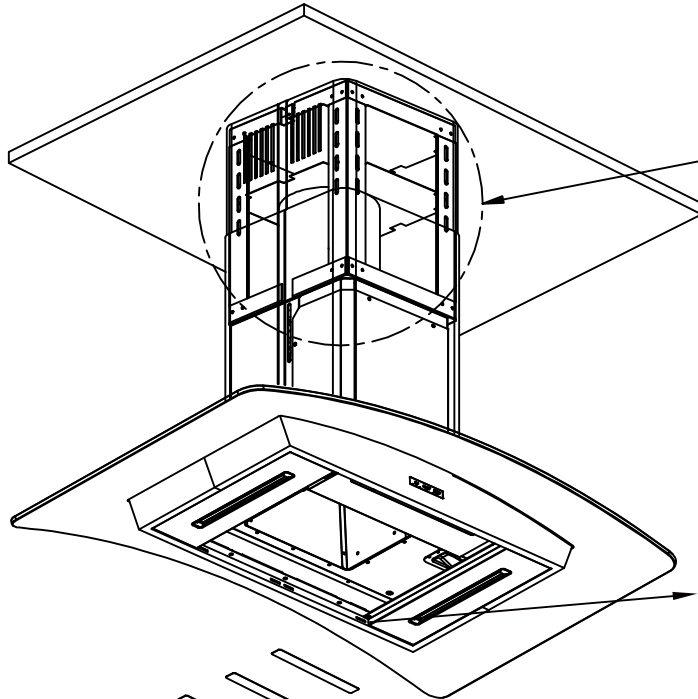

BRC-0007

For use with : BML-ExxBx

Remove all black foam from filter opening before installing the charcoal filter brackets.

LIST OF MATERIALS