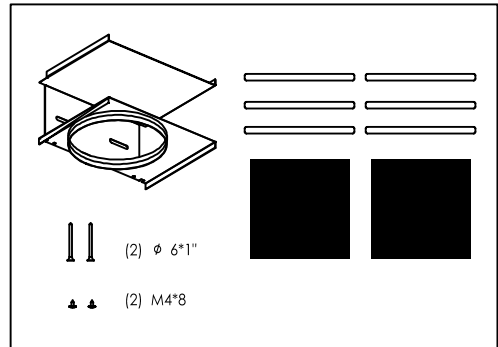

BRC-0008

For use with : BVE-ExxBx

Remove all black foam from filter opening before installing the charcoal filter brackets.

LIST OF MATERIALS

1

2