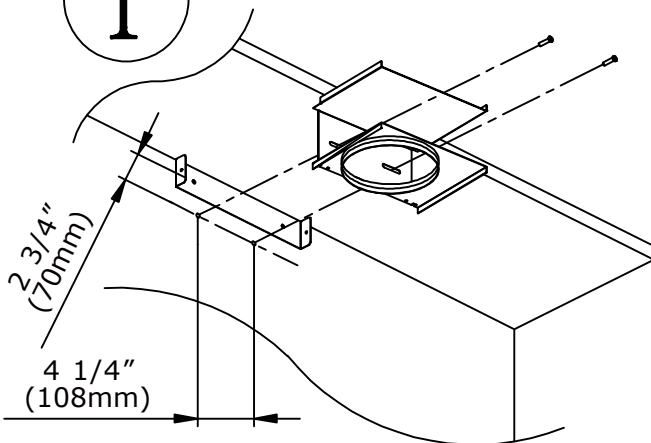

BRC-0008

For use with : BVE-ExxBx

Remove all black foam from filter opening before installing the charcoal filter brackets.

LIST OF MATERIALS

1

2