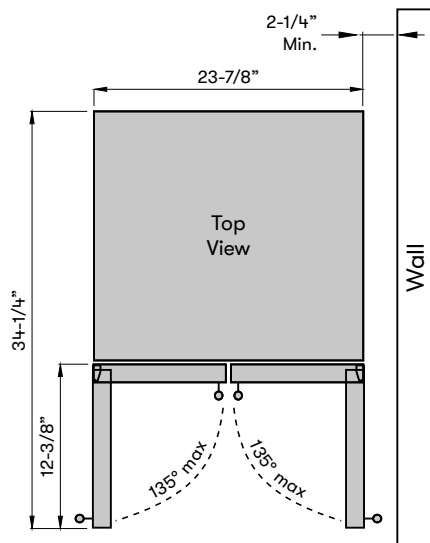

BRISAS FRENCH DOOR WINE & BEVERAGE COOLER

brisas

BY ZEPHYR

BRISASBYZEPHYR.COM

MODEL

French Door Wine & Beverage Cooler

BWB24C32AG

Size

24"

Dimensions

23-7/8"W x 33-7/8"H x 23-1/2"D

Weight

130lbs.

Installation Type

Compact / Built-in / Freestanding

Refrigerant Type

R600a

FEATURES

Capacity - Wine

21 bottles (750 ml)

Capacity - Beverage

64 12oz cans

Volume

5.2 cu/ft

Temperature Range

38° - 65° F (each zone)

Sound Level

40 dBA

Seamed Door Finish

304-grade Stainless + Glass

Cabinet Finish

Black

Interior Finish

Black

Zero-Clearance Door Hinge

Yes

Door Glass

Dual-pane

Shelving

6 black wire racks w/ black trim
3 transparent-gray glass shelves

Controls

Electronic Capacitive Touch

Lighting

Blue LED

Door Open Alarm

Yes, after 3 minutes

Dual Evaporators

Yes

Sabbath Mode

Yes

Air Filtration

Yes, w/ carbon filter

PreciseTemp™

Yes

Active Cooling Technology

Yes

Vibration Dampening System

Yes

AC POWER

115V, 60Hz at Max. 1.2A

WARRANTY

2 years parts, 5 years compressor
1 year labor

Specifications subject to change, check zephyronline.com for up to date information.
Zephyr Ventilation | 2277 Harbor Bay Parkway, Alameda, CA 94502 | 888.880.VENT
support@brisasbyzephyr.com

MAY21.0101