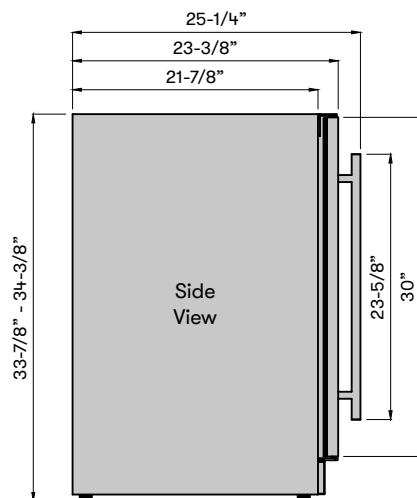

BRISAS FRENCH DOOR WINE & BEVERAGE COOLER

brisas

BY ZEPHYR

BRISASBYZEPHYR.COM

MODEL

French Door Wine & Beverage Cooler

BWB24C32AG

Size

24"

Dimensions

23-7/8"W x 33-7/8"H x 23-1/2"D

Weight

130lbs.

Installation Type

Compact / Built-in / Freestanding

Refrigerant Type

R600a

FEATURES

Capacity - Wine

21 bottles (750 ml)

Capacity - Beverage

64 12oz cans

Volume

5.2 cu/ft

Temperature Range

38° - 65° F (each zone)

Sound Level

40 dBA

Seamed Door Finish

304-grade Stainless + Glass

Cabinet Finish

Black

Interior Finish

Black

Zero-Clearance Door Hinge

Yes

Door Glass

Dual-pane

Shelving

6 black wire racks w/ black trim
3 transparent-gray glass shelves

Controls

Electronic Capacitive Touch

Lighting

Blue LED

Door Open Alarm

Yes, after 3 minutes

Dual Evaporators

Yes

Sabbath Mode

Yes

Air Filtration

Yes, w/ carbon filter

PreciseTemp™

Yes

Active Cooling Technology

Yes

Vibration Dampening System

Yes

AC POWER

115V, 60Hz at Max. 1.2A

WARRANTY

2 years parts, 5 years compressor
1 year labor

Specifications subject to change, check zephyronline.com for up to date information.
Zephyr Ventilation | 2277 Harbor Bay Parkway, Alameda, CA 94502 | 888.880.VENT
support@brisasbyzephyr.com

MAY21.0101