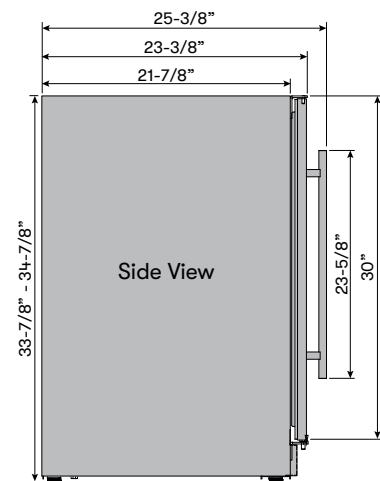

BRISAS SINGLE ZONE BEVERAGE COOLER

brisas

BY ZEPHYR

BRISASBYZEPHYR.COM

MODEL

Single Zone Beverage Cooler BBV15C01AG

Size 15"
Dimensions 15"W x 33-7/8"H x 23-3/8"D
Weight 84lbs.
Installation Type Compact / Built-in / Freestanding
Refrigerant Type R600a

FEATURES

Capacity 4 bottles (750 ml), 64 12oz cans
Volume 4 cu/ft
Temperature Range 38° - 65° F
Sound Level 39 dBA
Seamed Door Finish 304-grade Stainless + Glass
Cabinet Finish Black
Interior Finish Black
Field-Reversible Door Yes
Zero-Clearance Door Hinge Yes
Door Glass Dual-pane
Shelving 1 black wire rack w/ black trim
2 transparent-gray glass shelves
Controls Electronic Capacitive Touch
Lighting Blue LED
Door Open Alarm Yes, after 3 minutes
Sabbath Mode Yes
Air Filtration Yes, w/ carbon filter
PreciseTemp™ Yes
Active Cooling Technology Yes
Vibration Dampening System Yes

AC POWER 115V, 60Hz at Max. 1.5A

OPTIONAL ACCESSORIES

Adjustable Drink Caddy PRDC-C03

WARRANTY 2 years parts, 5 years compressor
1 year labor

Specifications subject to change, check zephyronline.com for up to date information.
Zephyr Ventilation | 2277 Harbor Bay Parkway, Alameda, CA 94502 | 888.880.VENT
support@brisasbyzephyr.com

JAN25.0101