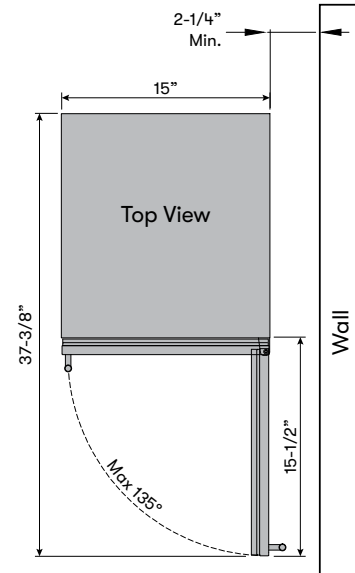

BRISAS SINGLE ZONE BEVERAGE COOLER

brisas

BY ZEPHYR

BRISASBYZEPHYR.COM

MODEL

Single Zone Beverage Cooler BBV15C01AG

Size 15"
Dimensions 15"W x 33-7/8"H x 23-3/8"D
Weight 84lbs.
Installation Type Compact / Built-in / Freestanding
Refrigerant Type R600a

FEATURES

Capacity 4 bottles (750 ml), 64 12oz cans
Volume 4 cu/ft
Temperature Range 38° - 65° F
Sound Level 39 dBA
Seamed Door Finish 304-grade Stainless + Glass
Cabinet Finish Black
Interior Finish Black
Field-Reversible Door Yes
Zero-Clearance Door Hinge Yes
Door Glass Dual-pane
Shelving 1 black wire rack w/ black trim
2 transparent-gray glass shelves
Controls Electronic Capacitive Touch
Lighting Blue LED
Door Open Alarm Yes, after 3 minutes
Sabbath Mode Yes
Air Filtration Yes, w/ carbon filter
PreciseTemp™ Yes
Active Cooling Technology Yes
Vibration Dampening System Yes

AC POWER 115V, 60Hz at Max. 1.5A

OPTIONAL ACCESSORIES

Adjustable Drink Caddy PRDC-C03

WARRANTY 2 years parts, 5 years compressor
1 year labor

Specifications subject to change, check zephyronline.com for up to date information.
Zephyr Ventilation | 2277 Harbor Bay Parkway, Alameda, CA 94502 | 888.880.VENT
support@brisasbyzephyr.com

JAN25.0101