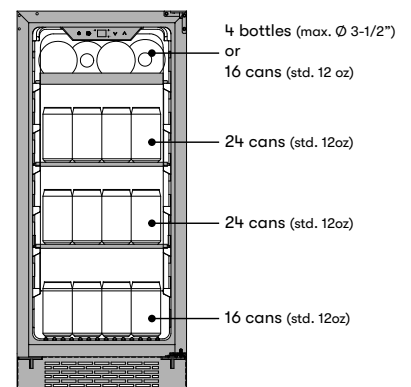

BRISAS SINGLE ZONE BEVERAGE COOLER

brisas

BY ZEPHYR

BRISASBYZEPHYR.COM

MODEL

Single Zone Beverage Cooler BBV15C01AG

Size 15"
Dimensions 15"W x 33-7/8"H x 23-3/8"D
Weight 84lbs.
Installation Type Compact / Built-in / Freestanding
Refrigerant Type R600a

FEATURES

Capacity 4 bottles (750 ml), 64 12oz cans
Volume 4 cu/ft
Temperature Range 38° - 65° F
Sound Level 39 dBA
Seamed Door Finish 304-grade Stainless + Glass
Cabinet Finish Black
Interior Finish Black
Field-Reversible Door Yes
Zero-Clearance Door Hinge Yes
Door Glass Dual-pane
Shelving 1 black wire rack w/ black trim
2 transparent-gray glass shelves
Controls Electronic Capacitive Touch
Lighting Blue LED
Door Open Alarm Yes, after 3 minutes
Sabbath Mode Yes
Air Filtration Yes, w/ carbon filter
PreciseTemp™ Yes
Active Cooling Technology Yes
Vibration Dampening System Yes

AC POWER 115V, 60Hz at Max. 1.5A

OPTIONAL ACCESSORIES

Adjustable Drink Caddy PRDC-C03

WARRANTY 2 years parts, 5 years compressor
1 year labor

Specifications subject to change, check zephyronline.com for up to date information.
Zephyr Ventilation | 2277 Harbor Bay Parkway, Alameda, CA 94502 | 888.880.VENT
support@brisasbyzephyr.com

JAN25.0101